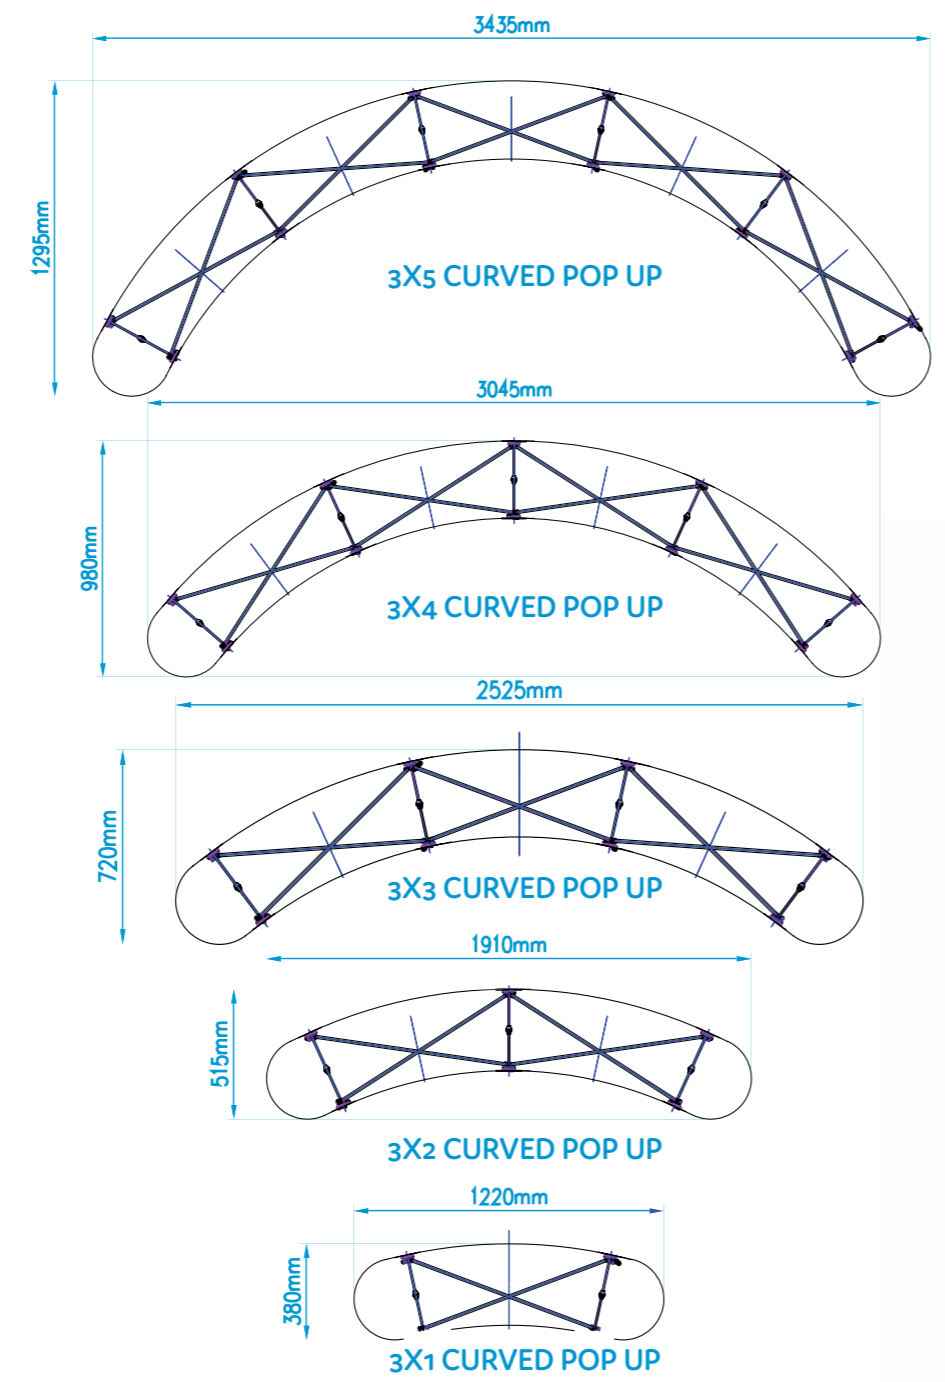

POP-UP FOOTPRINTS

FOR MAGNETIC & GENERIC POP UPS