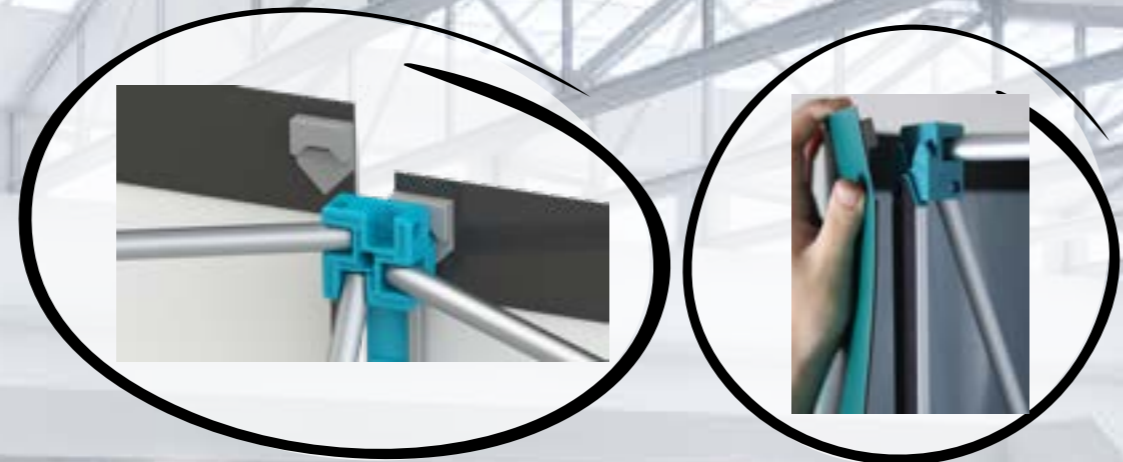

GENERIC POP-UPS

AVAILABLE IN STRAIGHT & CURVED
STARTER KIT OR COMPLETE KIT