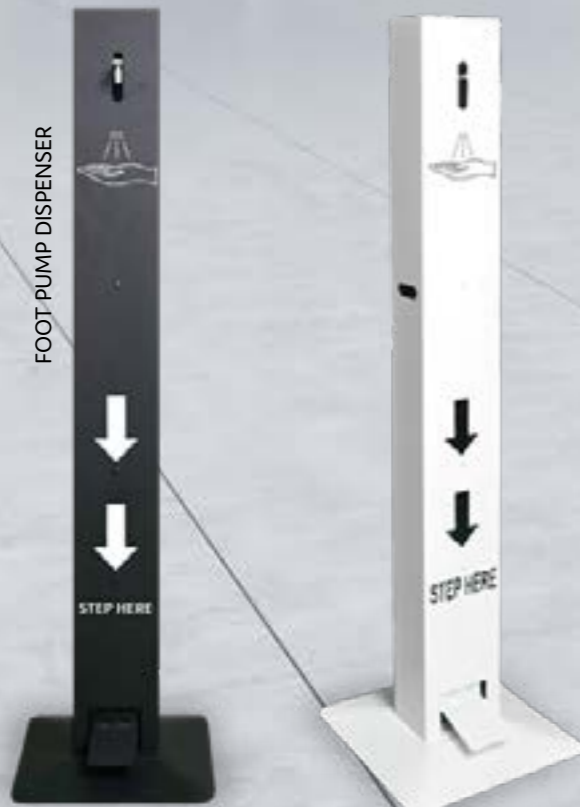

FOOT PUMP DISPENSER