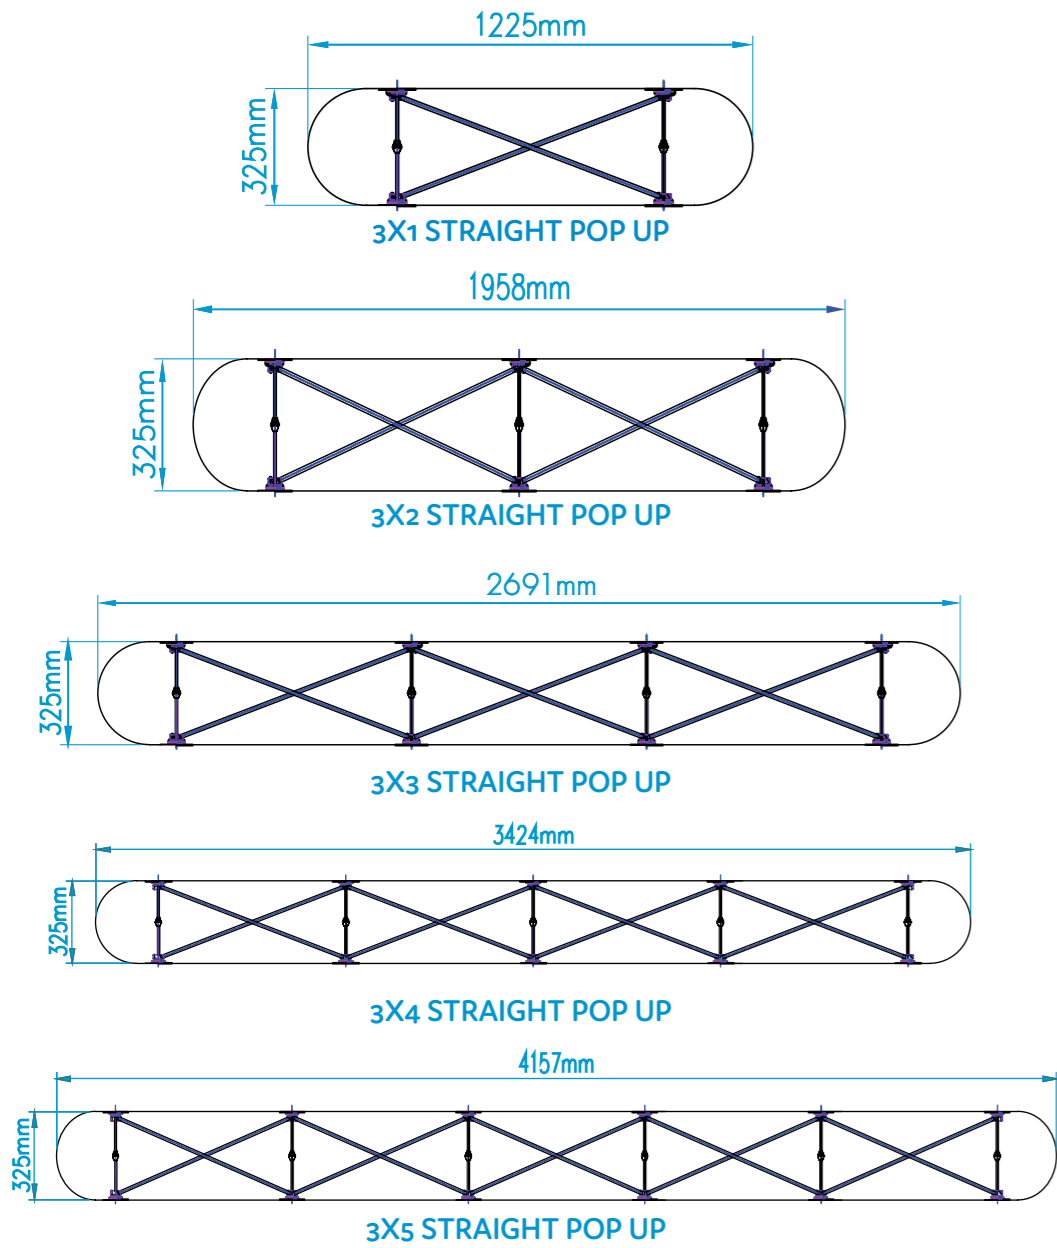

POP-UP FOOTPRINTS

FOR MAGNETIC & GENERIC POP UPS