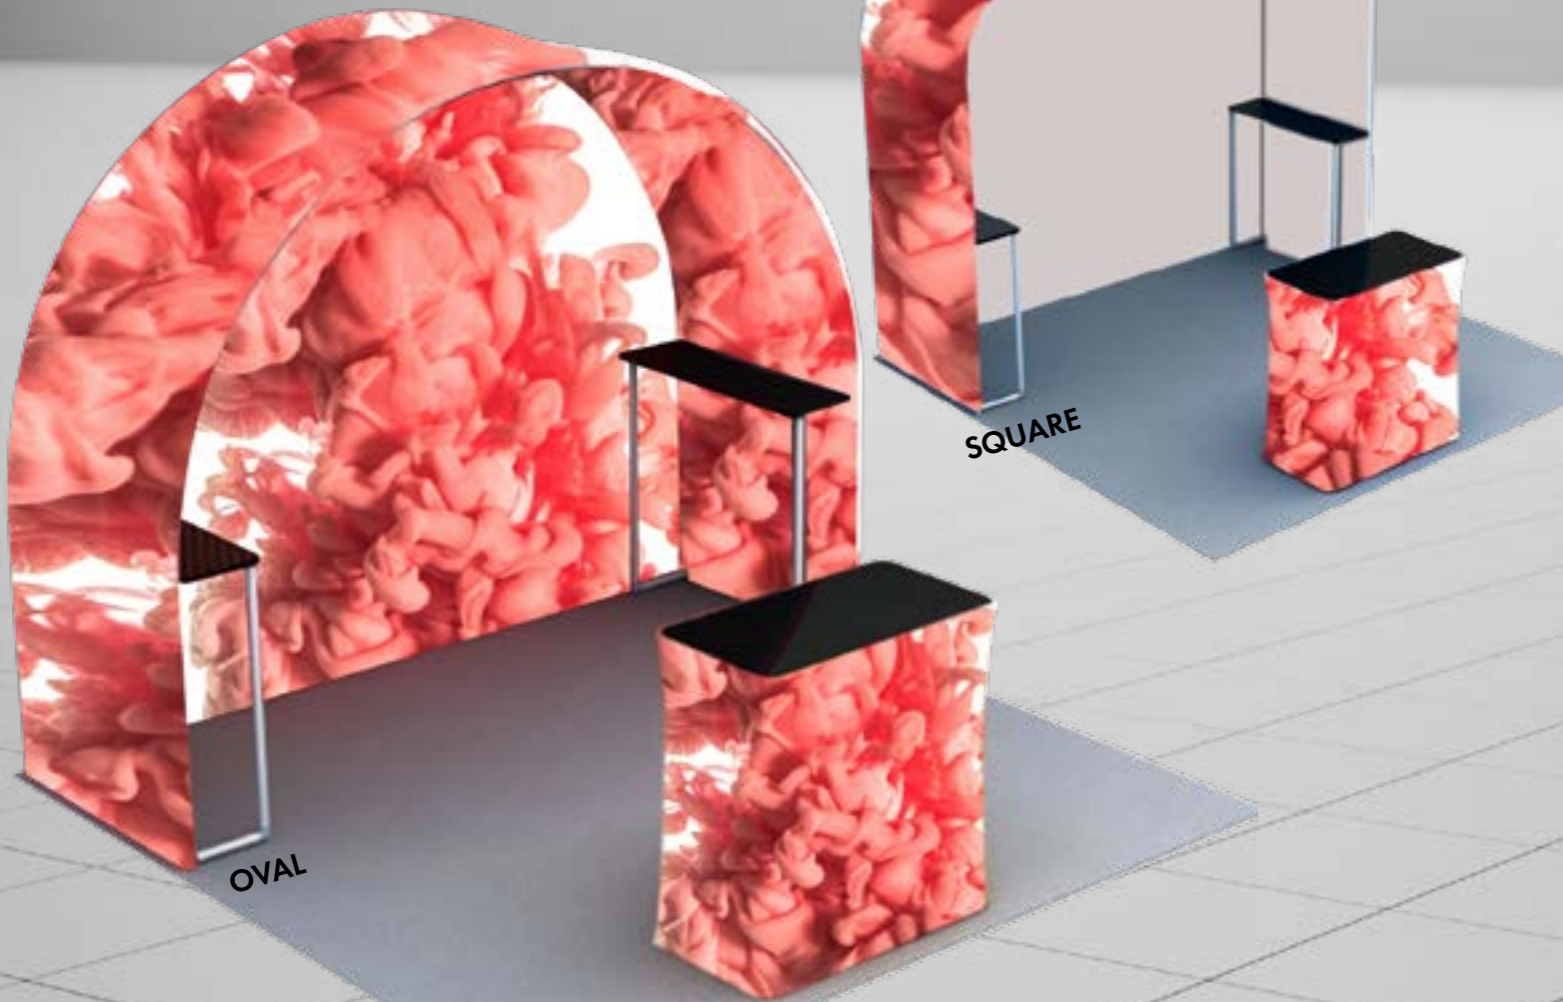

SALES POD

Shape	Code	Hardware Size
SQUARE	TFD-POD-SQU	H 2400 x W 3000 x D 1000mm
OVAL	TFD-POD-OVAL	H 2400 x W 3000 x D 1000mm

SALES PODS
Printed on front face only
Sales Counter included