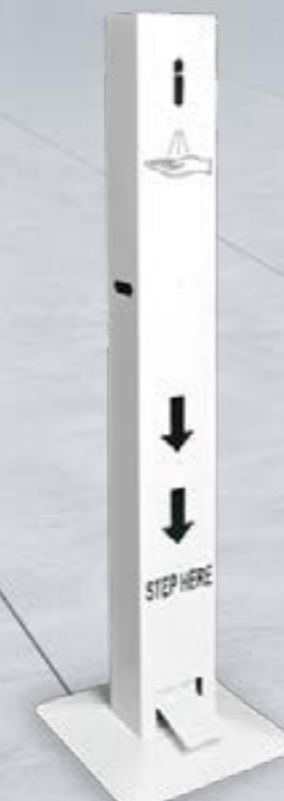

# HEALTH AND SAFETY

**POPULAR** BEST SELLER  
**SANITISER UNIT**

Size	Code
A4	SANI-POP-A4
A3	SANI-POP-A3

**STANDARD** BEST SELLER  
**SANITISER UNIT**

Colour	Code
BLACK	SANI-STD-BLK
WHITE	SANI-STD-WHT

**HEALTH  
STATION KIT**  
OS-POST-A1-HSK

**DESK FOLD**  
DESK-FOLD-80120  
Hardware Size: H 800 x W  
1200 x D 580mm

AUTOMATIC DISPENSER

FOOT PUMP DISPENSER